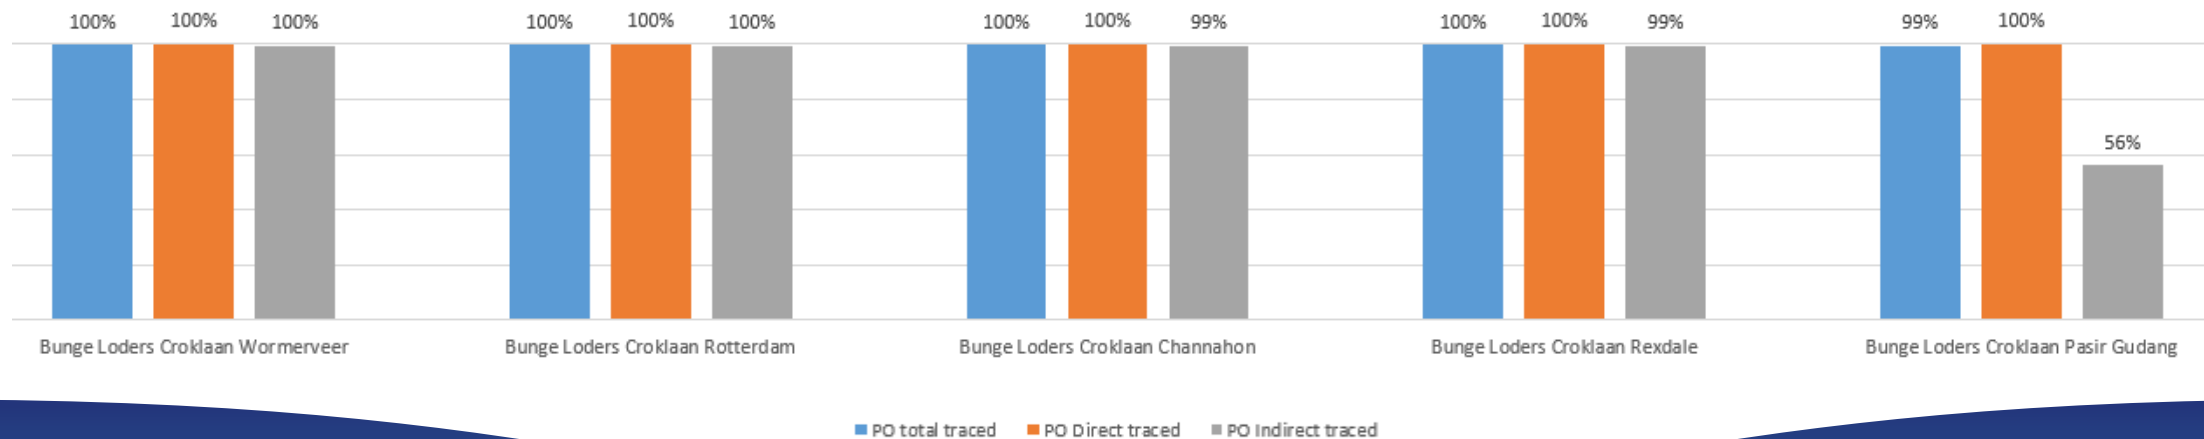

# Traceability Update

January 2017 – December 2017

BUNGE

Loders Croklaan

*Let's create  
together*

# Traceability to Mill for PO Stream per Location Jan 2017-Dec 2017

Group totals:

Breakdown per region: