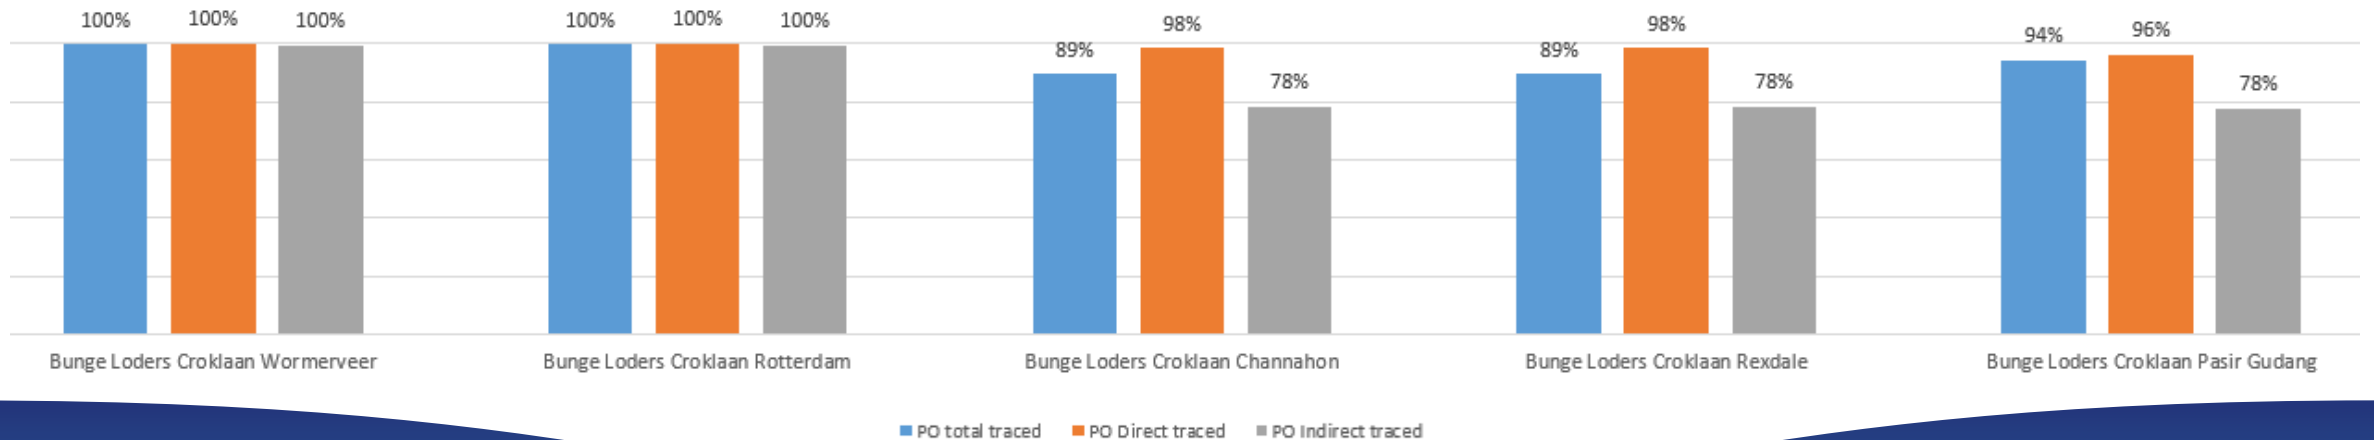

Breakdown per region: