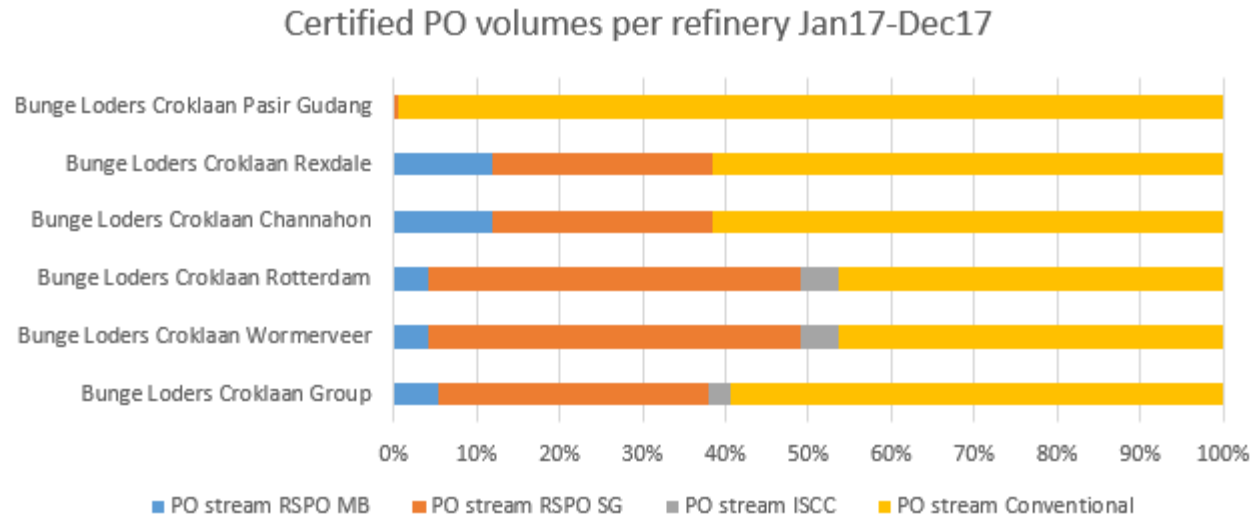

Certified PO Volumes per Refinery Jan 2017-Dec 2017