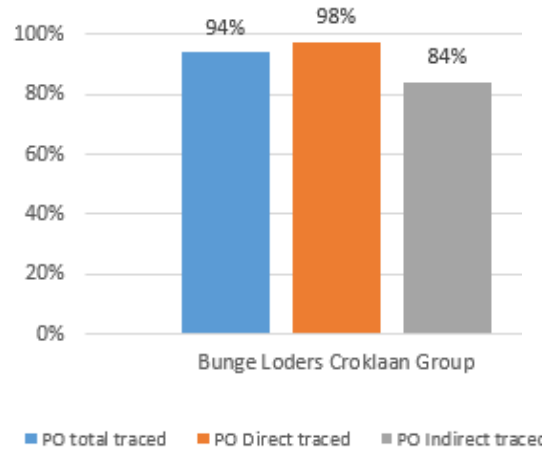

# Traceability to Mill for PO Stream per Location Jan 2017-Dec 2017

Group totals:

Breakdown per region:

# Traceability to Mill for PKO Stream per Location Jan 2017-Dec 2017

Group totals:

Breakdown per region: